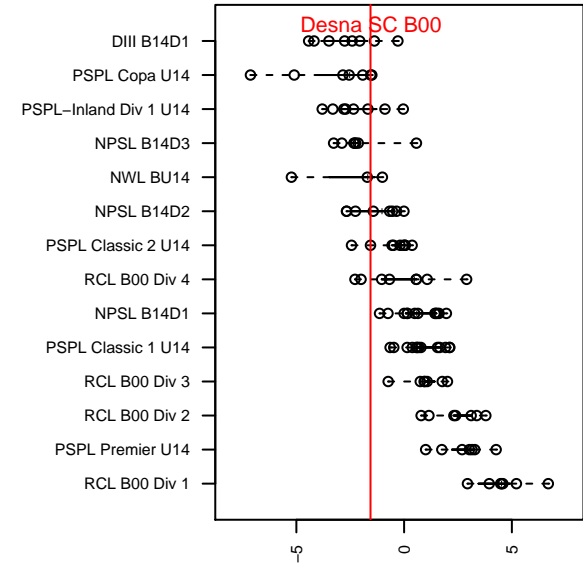

Desna SC B00

Desna SC
Federal Way, WA
B00 total strength=931
attack=2.4 defense=1.03
fall league = PSPL Classic 2 U14

alt names used:
Desna Soccer Club Desna

Venues played:
2014 PSPL Classic 2 U14

**attack and defense variance (black dot)
relative to other teams
and top 10 in region**

**attack and defense rating
relative to others at age
and all opponents in last 13 months**

Performance relative to 13 month average

Performance relative to 13 month average

date	home		away		venue	pred.home	pred.away
2014-12-13	UPSC Lightning B00	3	Desna SC B00	0	2014 PSPL Classic 2 U14	3.04	0.99
2014-12-06	FC Tacoma Blue B00	4	Desna SC B00	2	2014 PSPL Classic 2 U14	4.55	1.59
2014-11-22	Desna SC B00	0	Impact FC Black B00	3	2014 PSPL Classic 2 U14	1.47	2.94
2014-11-15	ISC Gunners C B00	1	Desna SC B00	0	2014 PSPL Classic 2 U14	3.72	1.22
2014-11-02	Desna SC B00	2	UPSC Lightning B00	6	2014 PSPL Classic 2 U14	0.99	3.04
2014-10-25	Pumas 01 UNAM B00	3	Desna SC B00	0	2014 PSPL Classic 2 U14	4.56	1.20
2014-10-18	Washington East SC B00	2	Desna SC B00	2	2014 PSPL Classic 2 U14	2.66	1.02
2014-10-11	Desna SC B00	5	MVP Rapids Navy B00	5	2014 PSPL Classic 2 U14	1.28	2.68
2014-10-04	Desna SC B00	2	Seattle Celtic Green B00	1	2014 PSPL Classic 2 U14	2.96	1.62
2014-09-27	Desna SC B00	3	FC Tacoma Blue B00	5	2014 PSPL Classic 2 U14	1.59	4.55
2014-09-20	Impact FC Black B00	2	Desna SC B00	1	2014 PSPL Classic 2 U14	2.94	1.47
2014-09-13	Desna SC B00	0	ISC Gunners C B00	5	2014 PSPL Classic 2 U14	1.22	3.72